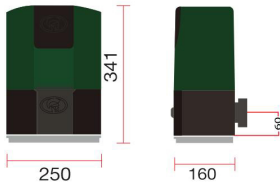

SLC - 500D5-EVO

Remote TX2NV

Control Panel

D5-EVO CONTROLLER
(SLC - 500D5-EVO)

DIMENSIONS(mm)

SLC - 1000D10

Remote TX4NV

Control Panel

D10 CONTROLLER
(SLC - 1000D10)

DIMENSIONS(mm)